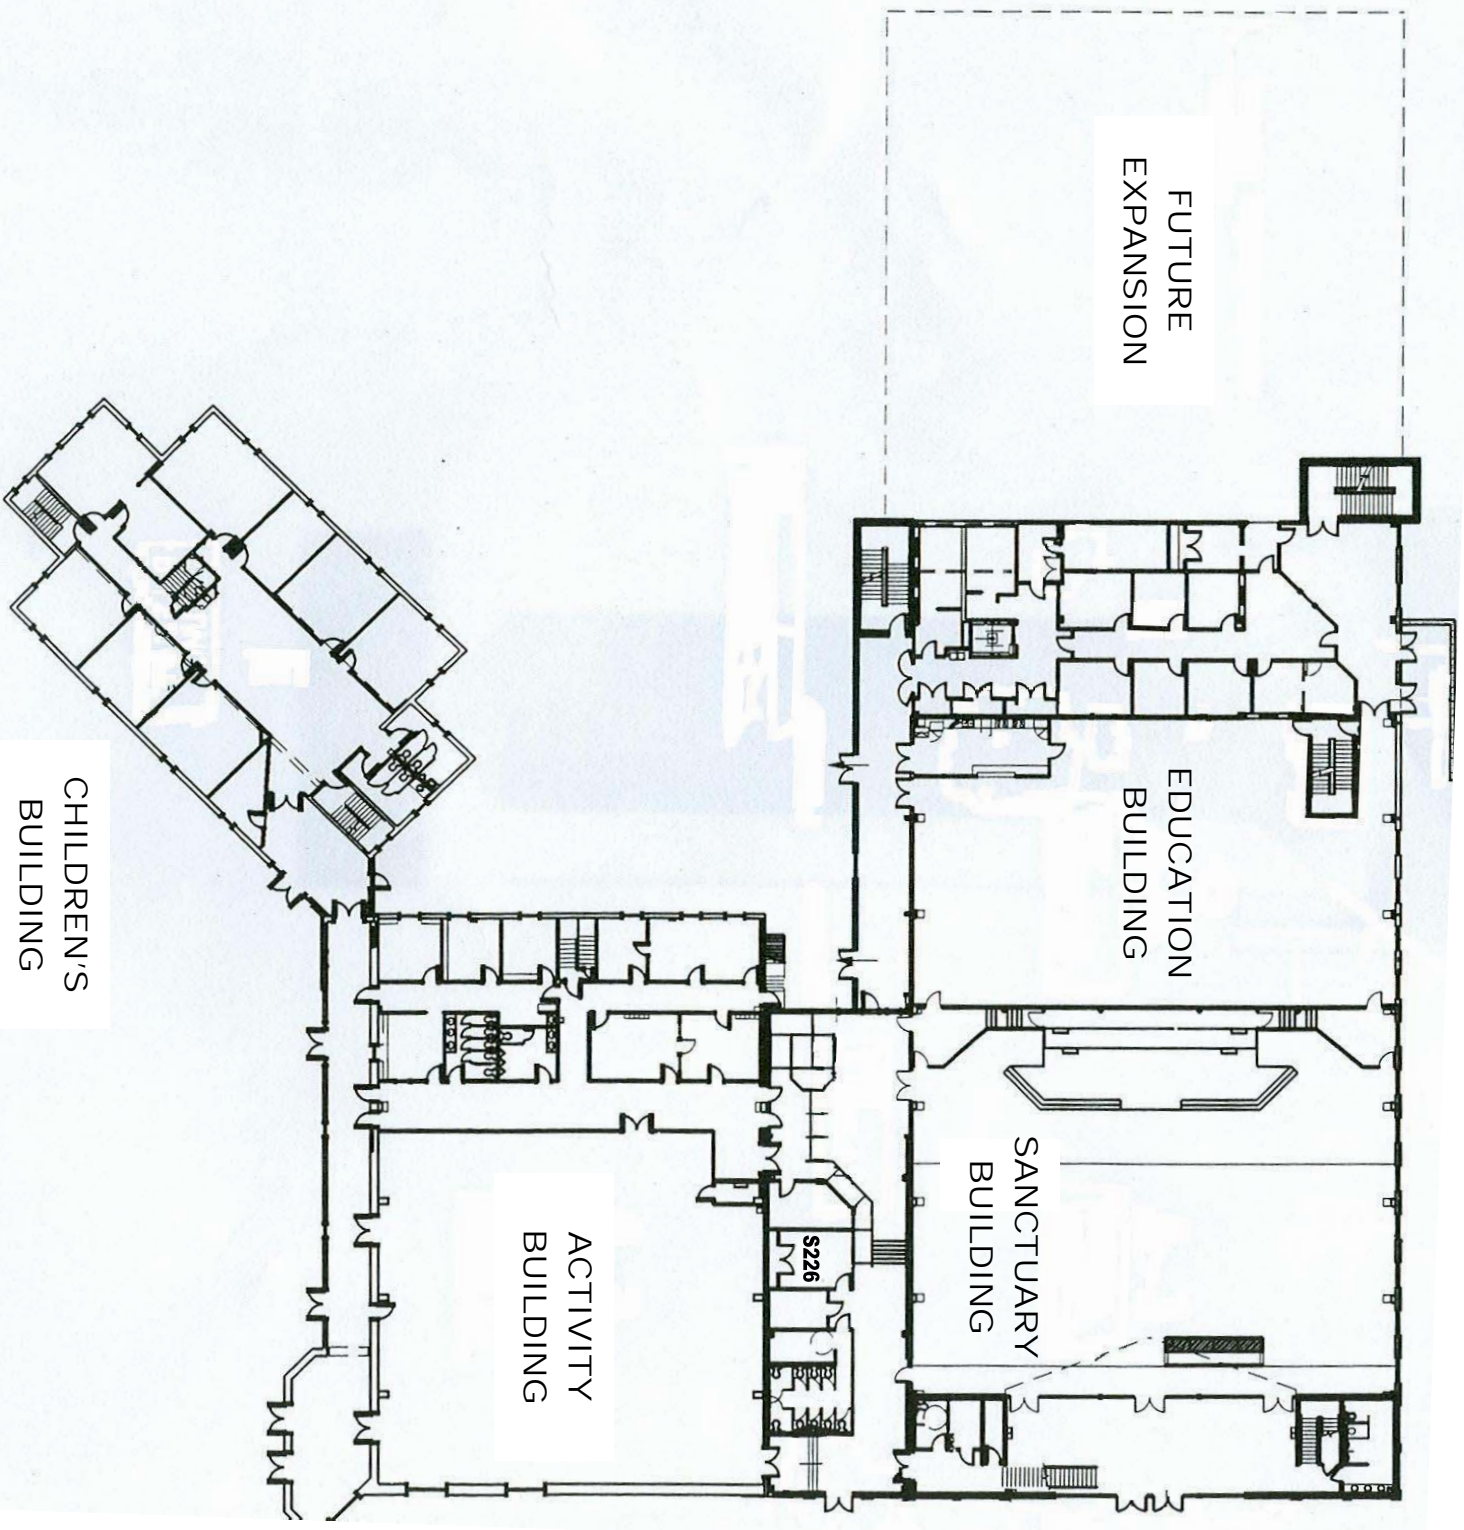

TRIAD BAPTIST CHURCH BUILDING LAYOUT

TRIAD BAPTIST CHURCH

Sunday School Communities & Service Times, Age Groups, and Locations

9:00am SESSION

CLASS	AGE GROUP/TEACHER	LOCATION
Crib room and nursing mothers		A - 221
Infant	Birth to 18 months	A - 220
Infant	19 months through Age 3	C - 102
K.I.D.S. Church	Age 4 - 2nd grade	C - 103
Children 3	Grades 3-5	A - 302
Youth	Grades 6-12	A - 304
Adult 2	Ages 19-44 / Barrett	E - 309
Adult 5	Ages 45+ / Roberts	E - 107
Colossians 1:10	All Ages / Lockhart	E - 307
PRAISE & WORSHIP SERVICE		Sanctuary

worship

Sunday school

A = Activity Building
C = Children's Building
E = Education Building

10:00am SESSION

CLASS	AGE GROUP/TEACHER	LOCATION
Crib room and nursing mothers		A - 221
Infant A	Infants	A - 220
Infant B	Crawlers	A - 219
Infant C	Toddler - 18 months	A - 218
Pre-School A	19 - 24 months	C - 101
Pre-School B	Age 2	C - 102
Pre-School C	Age 3	C - 216
Pre-School D	Age 4	C - 211
Pre-School E	Kindergarten	C - 210
Children 10	Grade 1 Boys	C - 213
Children 11	Grade 1 Girls	C - 208
Children 12	Grade 2	A - 302
K.I.D.S. Church	Grades 3-5	C - 103
Middle School	Grades 6-8	Youth Room
High School	Grades 9-10	A - 304
High School	Grades 11-12	E - 115
Adult 11	Young Adults / Frasher	E - 103
Adult 12	Ages 19-29 / Greene	E - 307
Adult 13	Ages 30-44 / Brown	E - 107
Adult 14	Ages 40-54 / Escue	Choir Room
Adult 15	Ages 55+ / McKoin	E - 309
Adult 16	Ladies Class / Gross	E - 308
Adult 17	Men's Class / Crosby	C - 214
TRADITIONAL SERVICE		Sanctuary

worship

Sunday school

A = Activity Building
C = Children's Building
E = Education Building